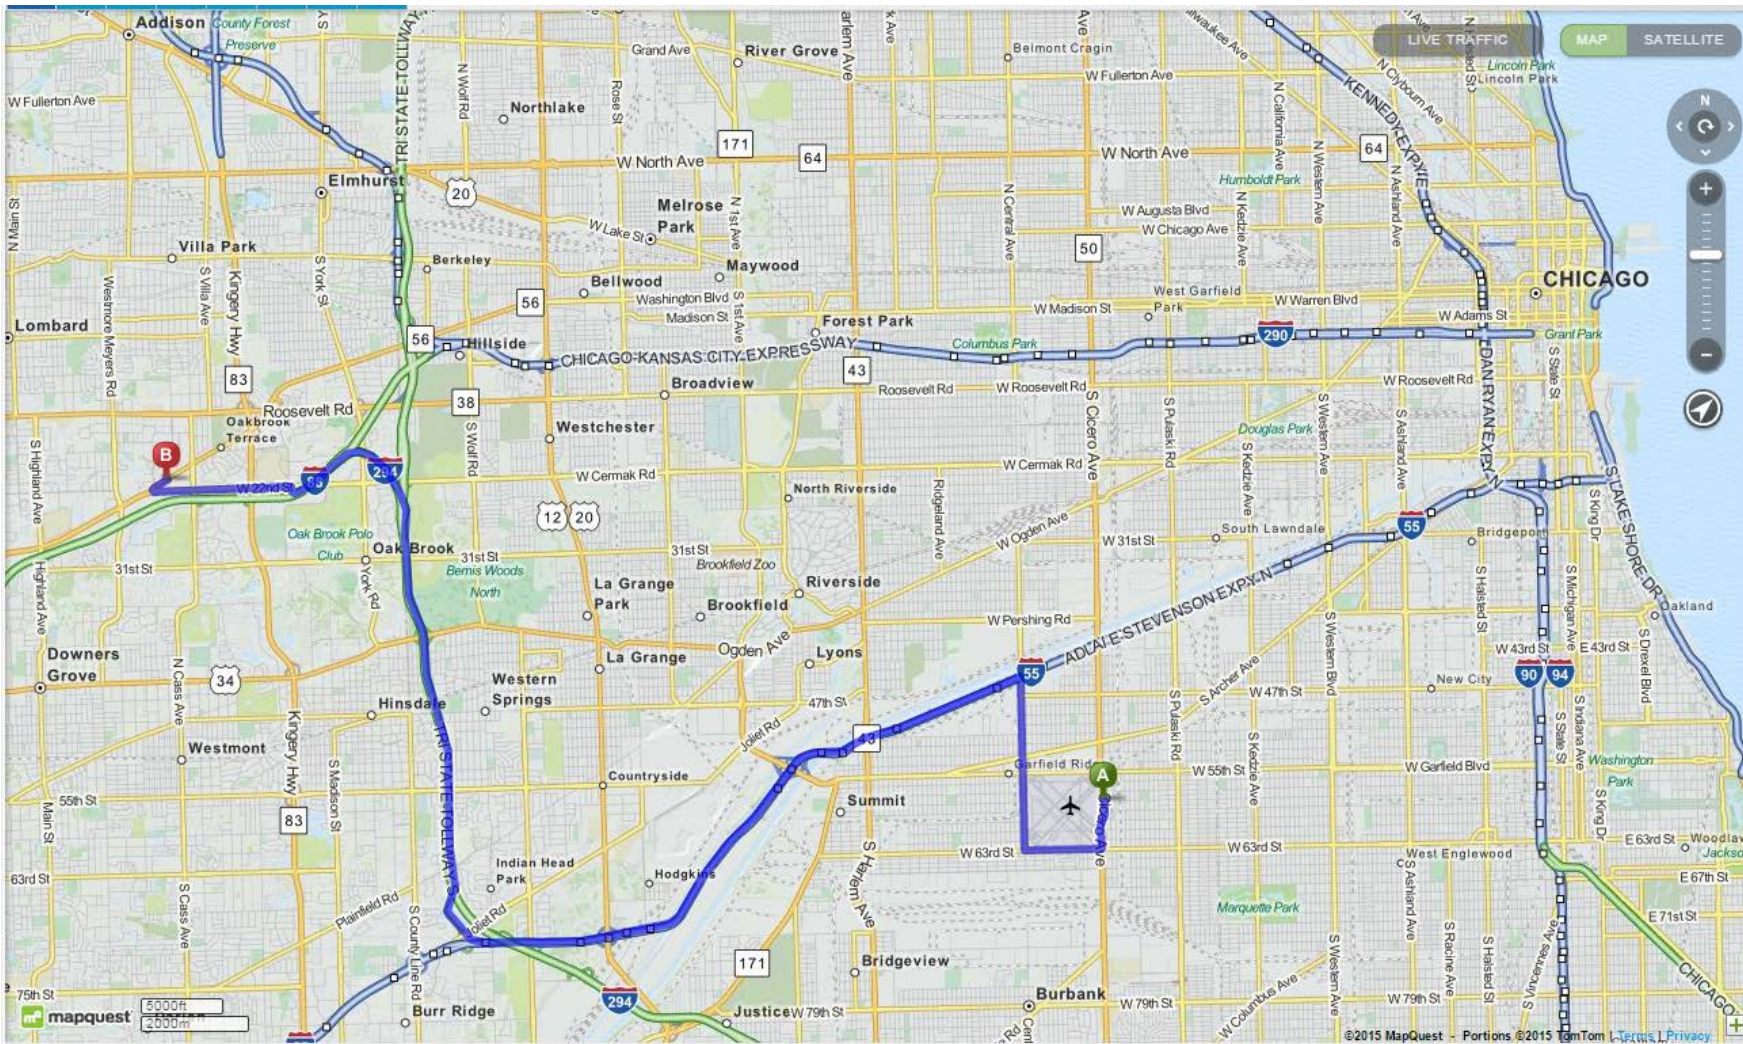

Directions from Midway

- Start out going North on Cicero Avenue/IL-50 towards West 55th Street.
- Travel approximately 2 miles and then merge onto I-55 South (Stevenson Expressway) via the ramp on the left.
- Travel approximately 9.5 miles and then merge onto I-296 North towards Wisconsin (portions toll).
- Travel approximately 6 miles and then merge onto the East/West Tollway (I-88) heading West towards Aurora.
- Pay toll approximately 2 miles later and exit onto IL-83 North/Cermak Road/22nd Street.
- Turn left onto W 22nd Street and travel approximately 1.8 miles. Turn right onto Butterfield Road/IL-56.
- Arrive at One Lincoln Centre, 18W140 Butterfield Road, which will be on the left side of the road.

Total Estimated Distance: 23 miles
McDonnell Investment Management, LLC
18W140 Butterfield Road
Suite 1200
Oakbrook Terrace, IL 60181